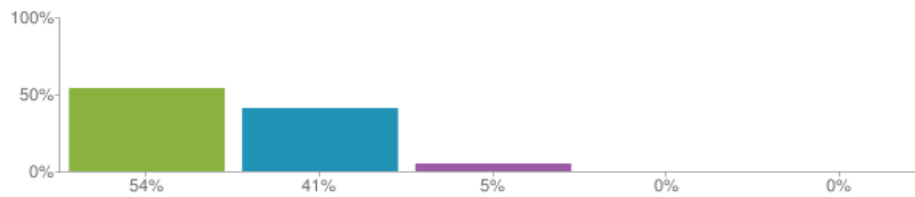

DE3 9EY

- URN: **112760**
- Telephone number: **01332512373**
-
- Pupils on the roll: **341**
- Responses for this school: **80**
- [View inspection reports](#)

1. My child is happy at this school

- Figures based on **80** responses up to 18-10-2017